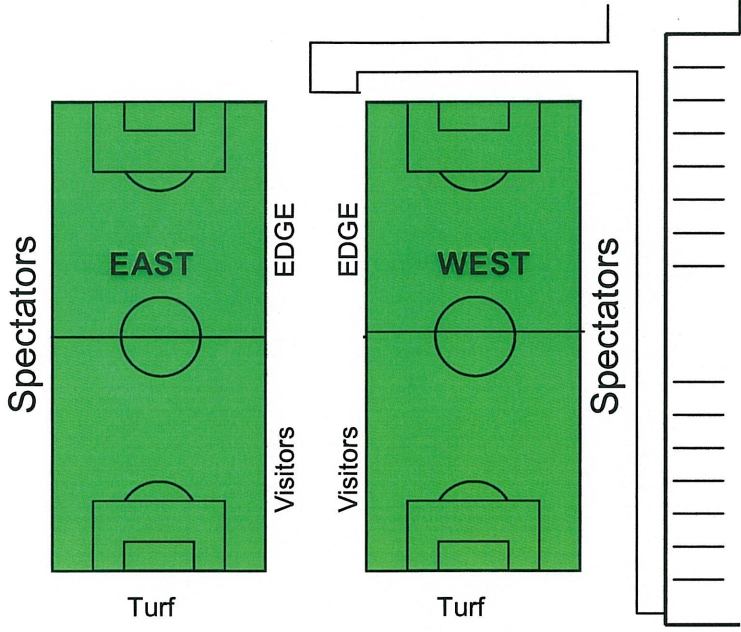

**Long Lake Ranch
Soccer
Complex Field
Arrangement for
Spring 2011**

Parking

North
↓